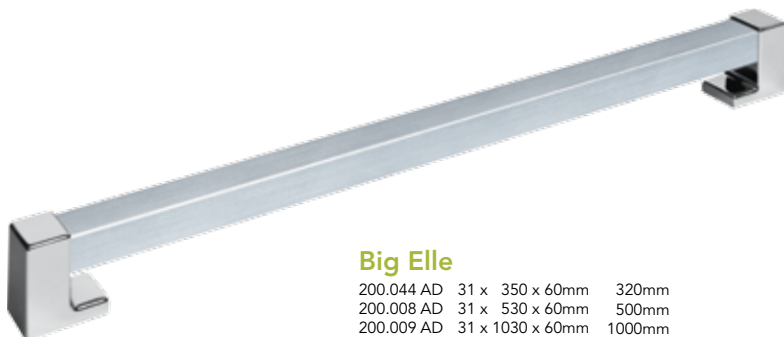

MANILHÕES

BIG ELLE

Big Elle

200.044 AD	31 x 350 x 60mm	320mm
200.008 AD	31 x 530 x 60mm	500mm
200.009 AD	31 x 1030 x 60mm	1000mm
200.010 AD	31 x 1530 x 60mm	1500mm
200.045 AS	31 x 350 x 60mm	320mm
200.011 AS	31 x 530 x 60mm	500mm
200.012 AS	31 x 1030 x 60mm	1000mm
200.013 AS	31 x 1530 x 60mm	1500mm